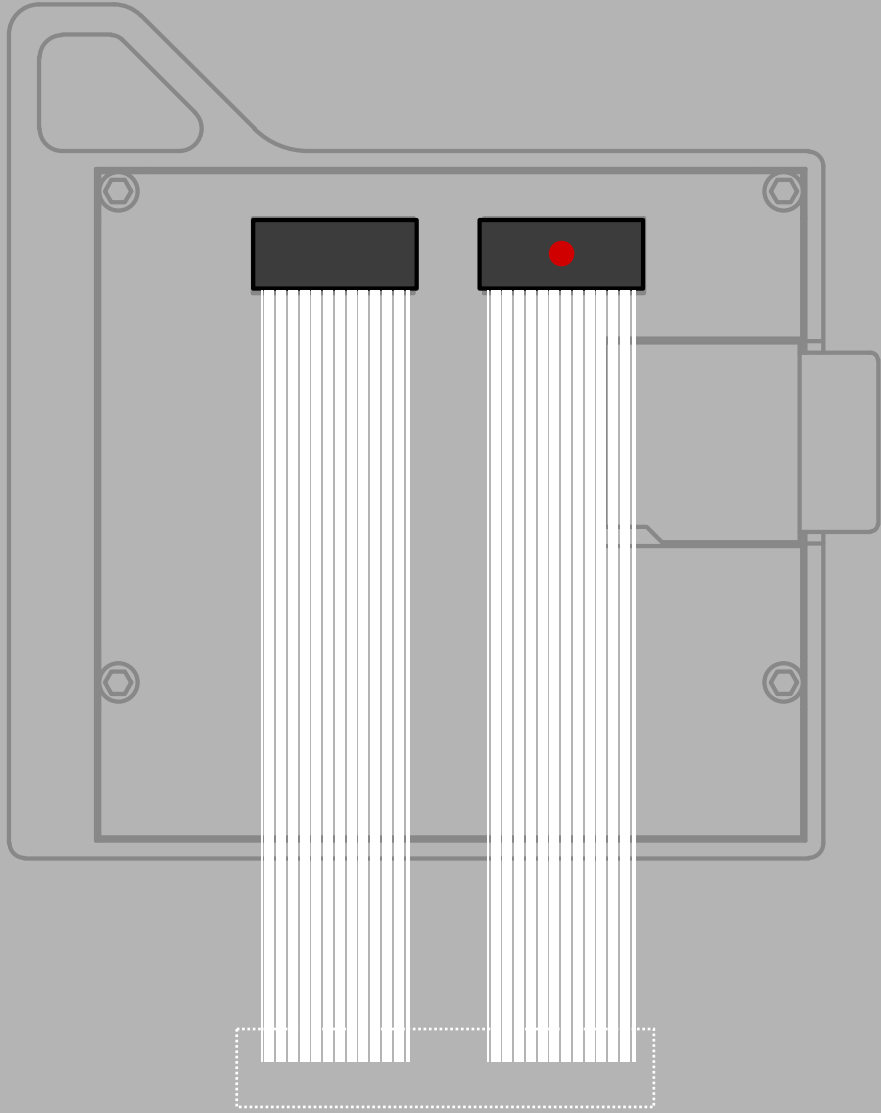

# VORON

LCD Panel

To RAMPs Box